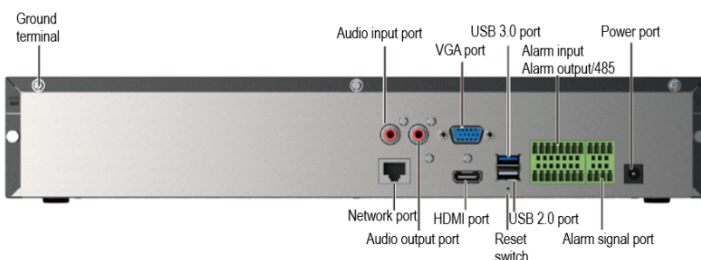

Physical Ports

Technical Specifications

Product Model	HWT-NVR800-B04
Controllers	
CPU	32-bit multi-core high-performance processor
Memory	16 GB (DDR3)
Performance	
Video input	32 channels, 320 Mbit/s access
Video forwarding	320 Mbit/s
Playback/Download	128 Mbit/s playback
Local decoding	8MP (4K): 4-channel 30 fps; 4MP: 8-channel 30 fps; 2MP (1080p): 16-channel 30 fps
Video output	
HDMI	One HDMI 2.0 port; resolutions: 1024 x 768, 1280 x 720, 1280 x 1024, 1440 x 900, 1920 x 1080, 2560 x 1440, 3840 x 2160
VGA	One VGA port; resolutions: 1024 x 768, 1280 x 720, 1280 x 1024, 1440 x 900, 1920 x 1080
Preview	1/4/6/8/9/10/12/13/14/16/17/19/20/22/25/32 panes
Storage capacity	
Disks	4
Disk port	SATA2.0
Disk type	4TB/6TB/8TB per port
Recording	
Recording mode	Manual recording, scheduled recording, motion detection-triggered recording, and recording triggered by I/O alarms
Recording playback	16-channel simultaneous playback; controls: fast forward (2x, 4x, 8x, or 16x) and slow-down (1/16x, 1/8x, 1/4x, or 1/2x)
Search mode	By time, recording type, or AI event
Download mode	In batches or by segment
Compatibility	
Video format	H.264/H.265
Audio format	G.711a/G.711u
Network protocols	TCP, UDP, RTP, RTSP, HTTP, DNS, SNMP, NTP, SMTP, and DHCP
Device access	HOLOWITS SDK and ONVIF
Web access	Compatible with Internet Explorer 9, 10, and 11
Management/Maintenance	
Management mode	Web and LDU
Log type	Log functions: operation logs, system logs, alarm logs, parameter modification logs, recording logs, intelligent log check, and log storage
External ports	
Network port	1 x 10/100/1000 Mbit/s Ethernet port
USB port	3 x USB ports (one USB 2.0 port on the front panel; one USB 2.0 port and one USB 3.0 port on the rear panel)
Serial port	1 x half-duplex RS-485 port
Audio input	1 channel, RCA port
Audio output	1 channel, RCA port
Alarm port	16-channel alarm input, 1-channel alarm output
Others	
Operating temperature	0°C to 45°C
Operating humidity	20% to 90%
Power consumption	≤ 7 W (without hard disk and PoE output)
Power supply	12 V/6 A
Dimensions	Equipment dimensions 66 mm (H) x 378 mm (W) x 326 mm (D) Package dimensions 115 mm (H) x 500 mm (W) x 375 mm (D)
Shelf	19-inch standard 1.5 U shelf
Weight	Net Weight 2.4 kg (excluding hard disks) Gross Weight 2.9kg (excluding hard disks)
Certification	
Certification	CE, RoHS, WEEE, CCC and CQC