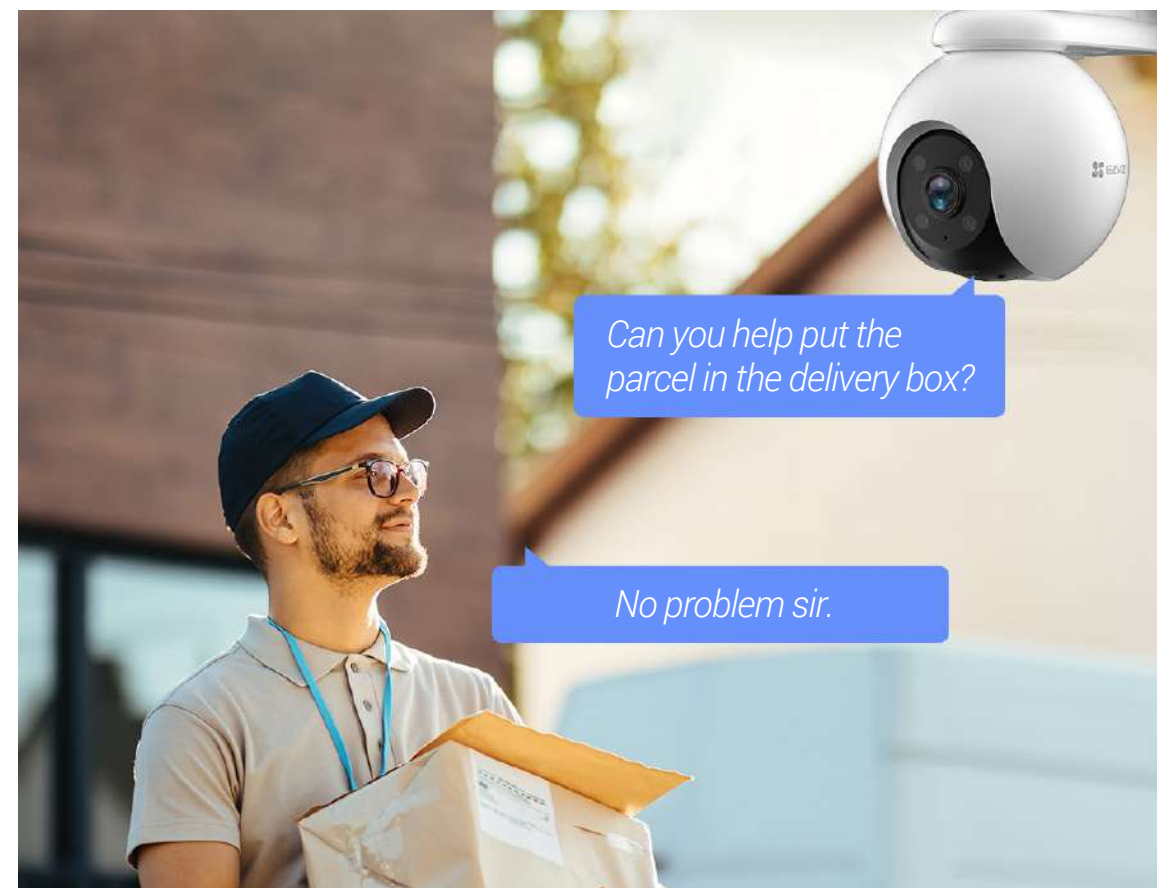

Black-and-White

30 m (98 ft)

Full-Color (With built-in spotlights on)

20 m (65 ft)

See, hear and talk, from anywhere

Leaving home for family trips but worried about missed deliveries or unexpected visitors? With the H8 Pro 2K, you can simply use your smartphone to see, hear and talk to anyone who shows up at your property area.