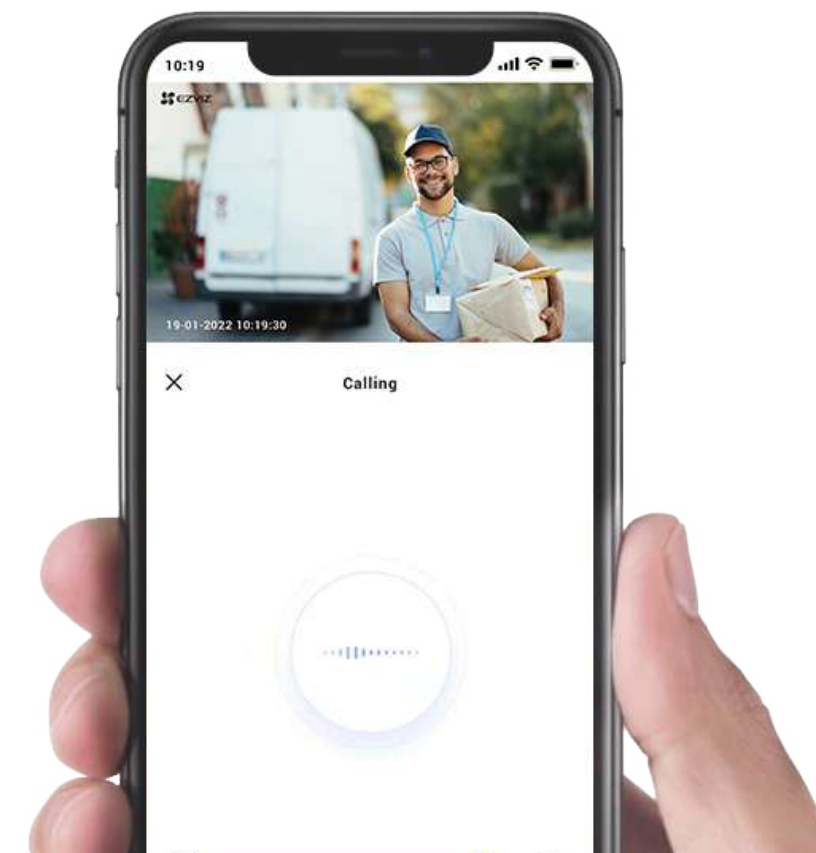

Human Motion Auto-Tracking

Front Door

Front Yard

Garage

Pin down the spots that matter to you most

No matter how complicated the tracking is, the camera always knows its way back to your preferred viewing angle. You can pinpoint up to 12 angles via the EZVIZ App. Just click on your pre-set dots and the camera will automatically resume its place.

Far-reaching color night vision

The camera makes sure that no one can easily sneak in under the cover of darkness. It renders color night vision with the help of built-in spotlights, and ensures impressive black-and-white vision when lights are off. What's better, you can set the camera to the "smart night vision" mode so its vision can automatically switch from black-and-white to full color upon motion detection.

Black-and-White

30 m (98 ft)

Full-Color (With built-in spotlights on)

20 m (65 ft)

See, hear and talk, from anywhere

Leaving home for family trips but worried about missed deliveries or unexpected visitors? With the H8 Pro 2K, you can simply use your smartphone to see, hear and talk to anyone who shows up at your property area.

One app for everyday, everything

EZVIZ App will always connect you to your home, even if you are far away from it.

-  Instant Alert
-  Remote Control
-  Live View with 8x Zoom
-  Detection Zone
-  Video History
-  Connected Home