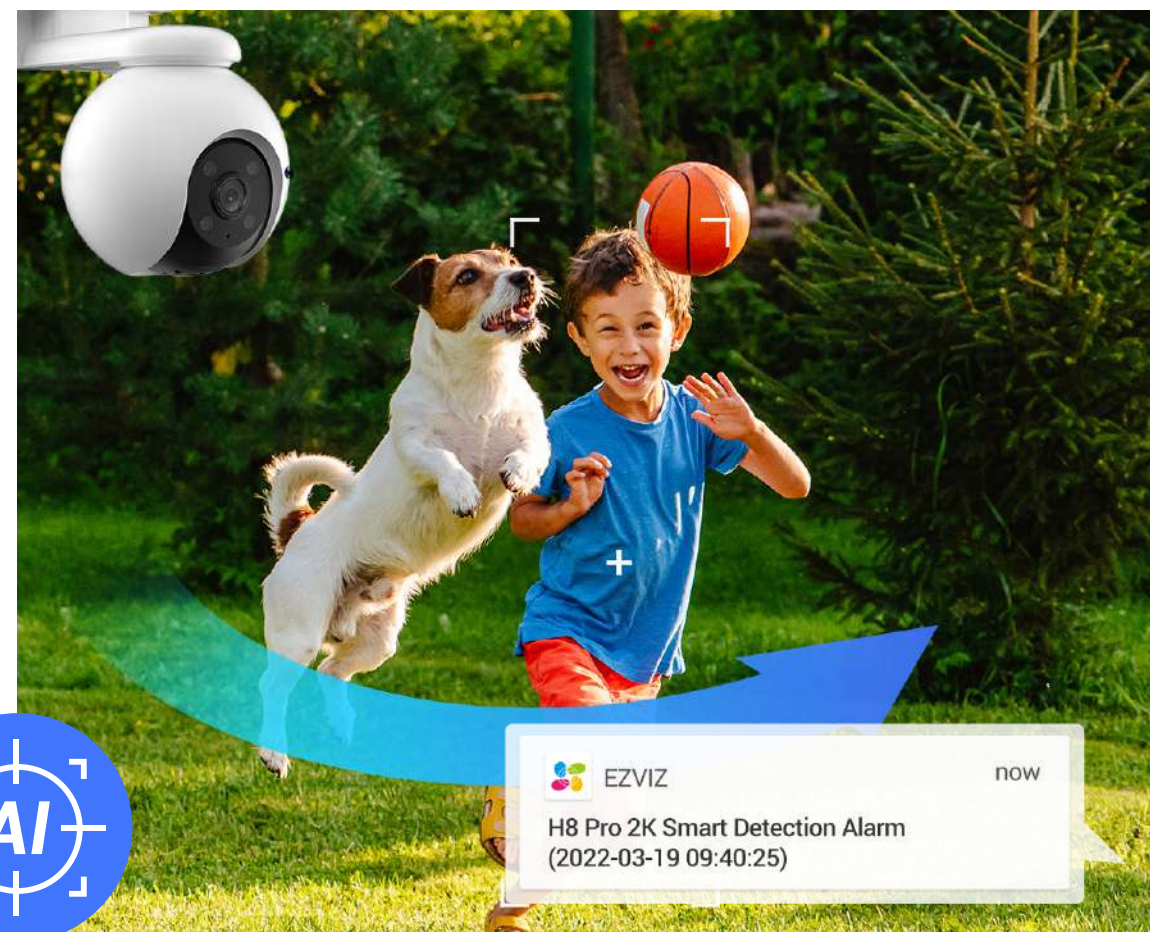

H8 Pro **2K**

Pan & Tilt Wi-Fi Camera

Full area coverage with added smarts

If you want a camera that sees all and covers all the bases, the H8 Pro 2K is a right choice to consider. Achieving both flexibility and functionality, the H8 Pro 2K features 360-degree viewing angle and 2K resolution to greatly reduce blind spots in home protection while capturing crucial details. It's AI-powered for smart detections and easy controls, and can be trusted to deliver 24/7 surveillance with its impressive night vision and an active defense function.

See in 360°

340°
Horizontal

80°
Vertical

On-device AI for smarter detection

The camera's on-board AI algorithm helps it identify moving people and vehicles in particular. It reduces alerts caused by falling leaves or flying insects, and informs you when someone parks in your property area without permission.

AI-Powered Human / Vehicle Shape Detection

Customizable Detection Zone

No Subscription Fee

Detect and track all the crucial moments

The H8 Pro 2K distinguishes people from pets or insignificant moving objects. When human activity gets detected, the camera will lock on the target and automatically rotate to follow the movement. Nothing will easily escape your attention.

Actively guards your home

The camera features the active defense function to provide an extra layer of protection. Upon detection of intruders, the camera will set off a loud siren and flash two spotlights³ for on-site deterrence.