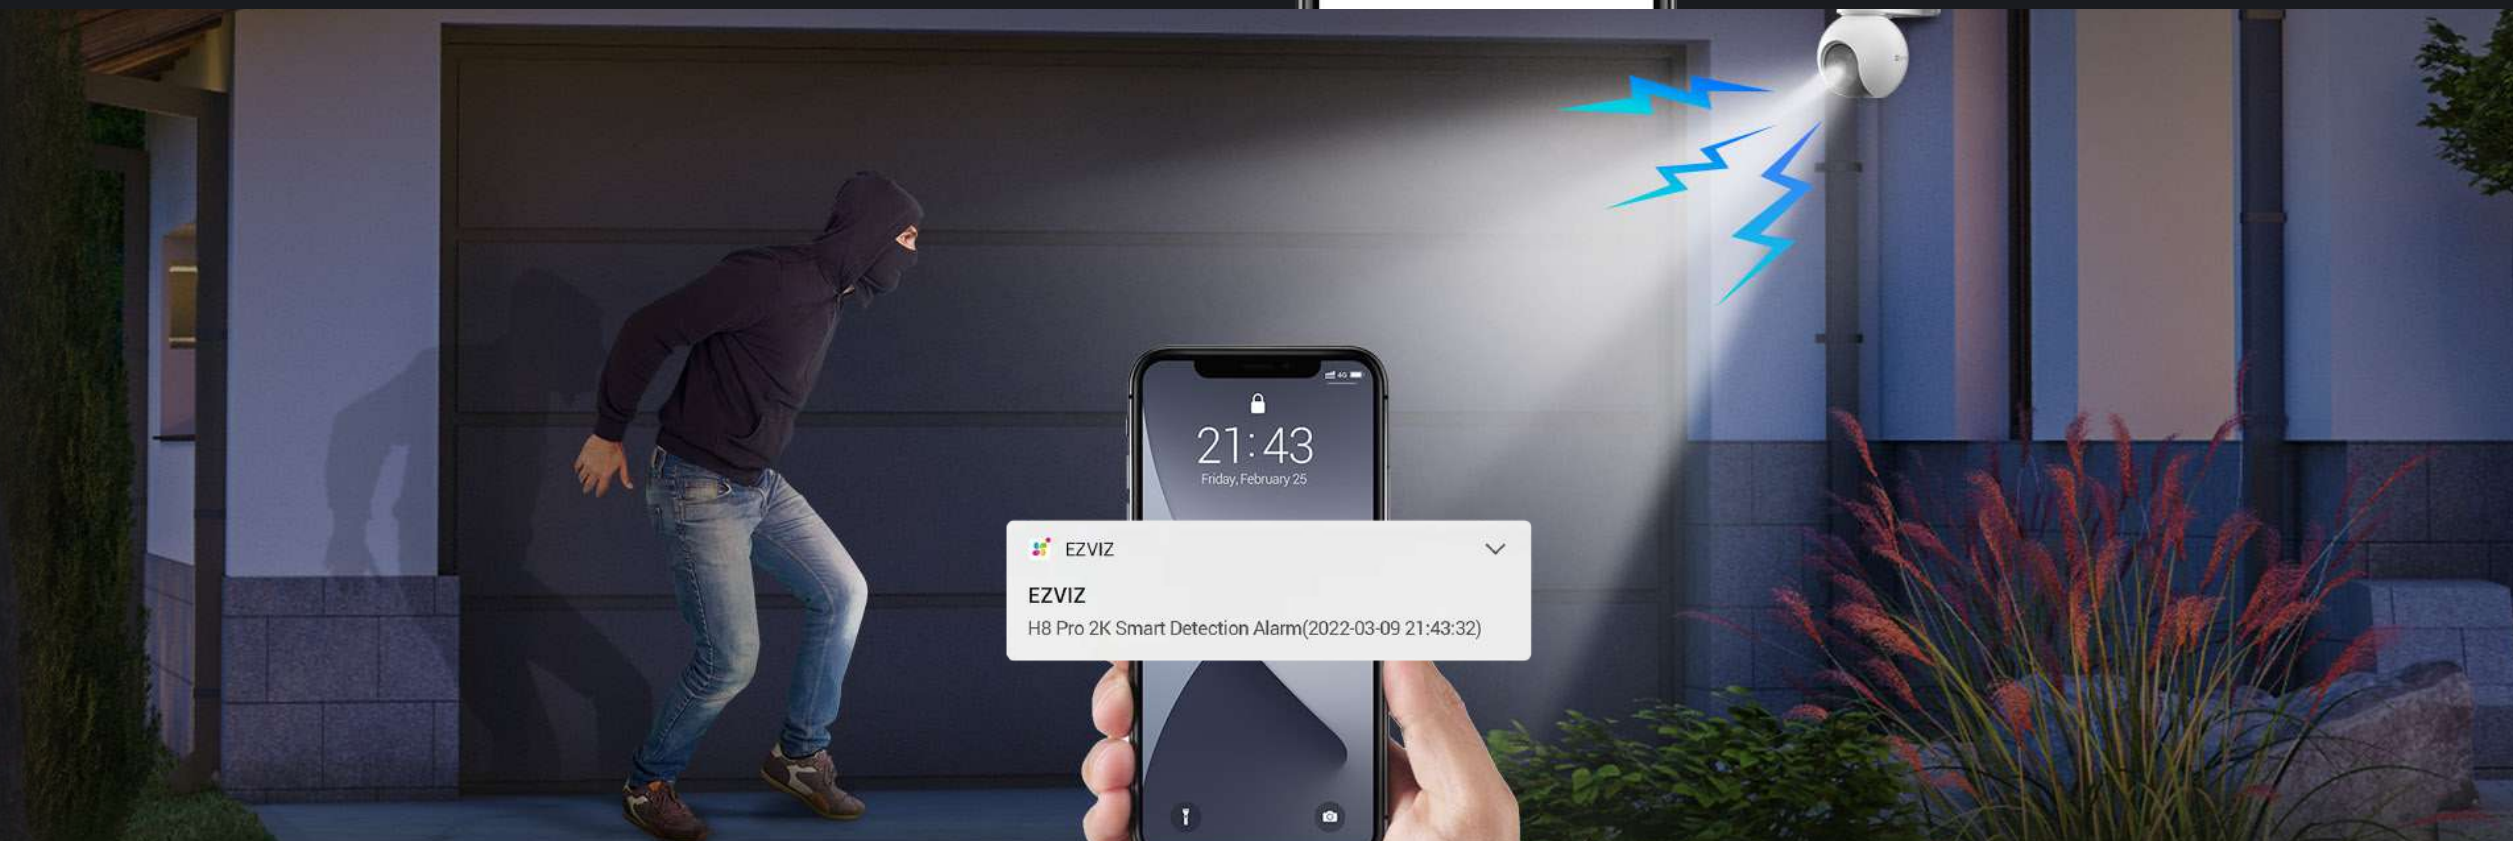

See in 360°

340°
Horizontal

80°
Vertical

On-device AI for smarter detection

The camera's on-board AI algorithm helps it identify moving people and vehicles in particular. It reduces alerts caused by falling leaves or flying insects, and informs you when someone parks in your property area without permission.

AI-Powered Human / Vehicle Shape Detection

Customizable Detection Zone

No Subscription Fee

Detect and track all the crucial moments

The H8 Pro 2K distinguishes people from pets or insignificant moving objects. When human activity gets detected, the camera will lock on the target and automatically rotate to follow the movement. Nothing will easily escape your attention.

Human Motion Auto-Tracking

Front Door

Front Yard

Garage

Pin down the spots that matter to you most

No matter how complicated the tracking is, the camera always knows its way back to your preferred viewing angle. You can pinpoint up to 12 angles via the EZVIZ App. Just click on your pre-set dots and the camera will automatically resume its place.

Actively guards your home

The camera features the active defense function to provide an extra layer of protection. Upon detection of intruders, the camera will set off a loud siren and flash two spotlights³ for on-site deterrence.