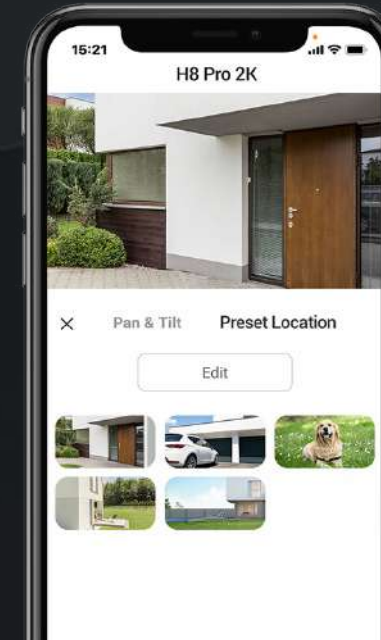

See in 360°

340°
Horizontal

80°
Vertical

On-device AI for smarter detection

The camera's on-board AI algorithm helps it identify moving people and vehicles in particular. It reduces alerts caused by falling leaves or flying insects, and informs you when someone parks in your property area without permission.

AI-Powered Human / Vehicle Shape Detection

Customizable Detection Zone

No Subscription Fee

Detect and track all the crucial moments

The H8 Pro 2K distinguishes people from pets or insignificant moving objects. When human activity gets detected, the camera will lock on the target and automatically rotate to follow the movement. Nothing will easily escape your attention.

Human Motion Auto-Tracking

Front Door

Front Yard

Garage

Pin down the spots that matter to you most

No matter how complicated the tracking is, the camera always knows its way back to your preferred viewing angle. You can pinpoint up to 12 angles via the EZVIZ App. Just click on your pre-set dots and the camera will automatically resume its place.

Black-and-White

30 m (98 ft)

Full-Color (With built-in spotlights on)

20 m (65 ft)

See, hear and talk, from anywhere

Leaving home for family trips but worried about missed deliveries or unexpected visitors? With the H8 Pro 2K, you can simply use your smartphone to see, hear and talk to anyone who shows up at your property area.