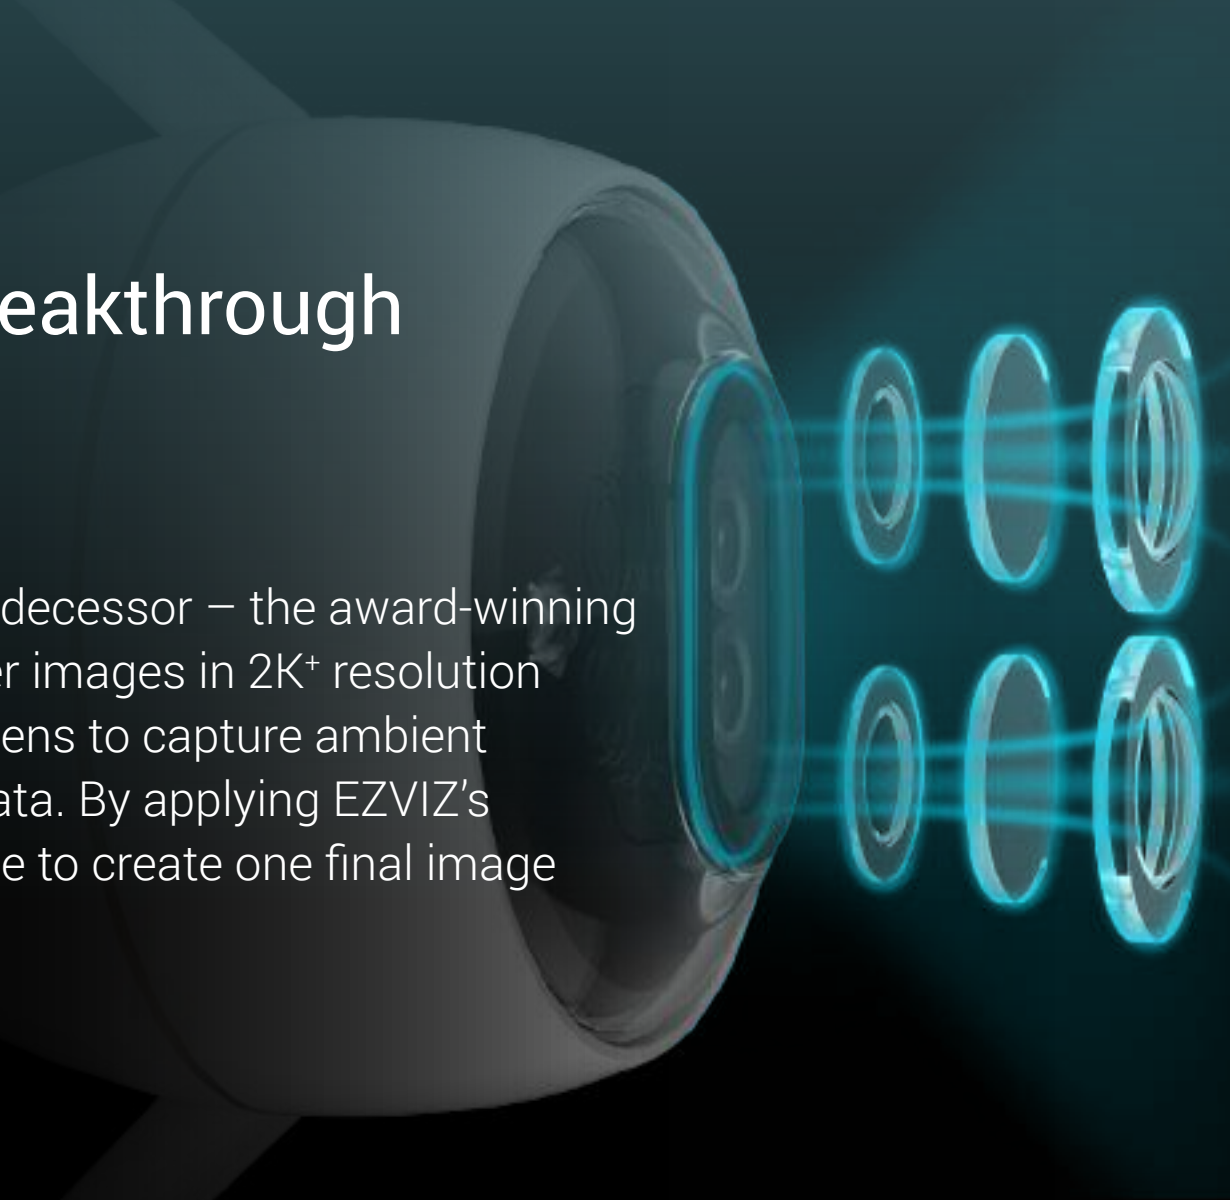

C3X 2K⁺

AI-Powered Dual-Lens Wi-Fi Camera

An advanced 2K⁺ camera with handful pro features

The C3X 2K⁺ is the world's first 2K⁺ home security camera with dual-lens setup and built-in AI that excels in video quality and clarity, color night vision and human shape detection. The camera packs multiple advanced technologies to better tackle outdoor security pain points and provide ultimate peace of mind.

IP67 Weatherproof
Design

Supports MicroSD Card
(Up to 512 GB)¹

Supports
EZVIZ Cloud Storage²

A 2K⁺ successor to the breakthrough dual-lens C3X

Inheriting the core dual-lens setup of its predecessor – the award-winning C3X – the new C3X 2K⁺ renders even clearer images in 2K⁺ resolution with colorful details. The camera uses one lens to capture ambient brightness and the other to capture color data. By applying EZVIZ's proprietary algorithm, the two images merge to create one final image that is rich in detail and realistic in color.

AI-powered human detection for alerts that matter

With a built-in, deep learning AI chip, the C3X 2K+ can detect and distinguish human shapes from other moving objects in real time. It improves alert accuracy and notifies you only when it matters.