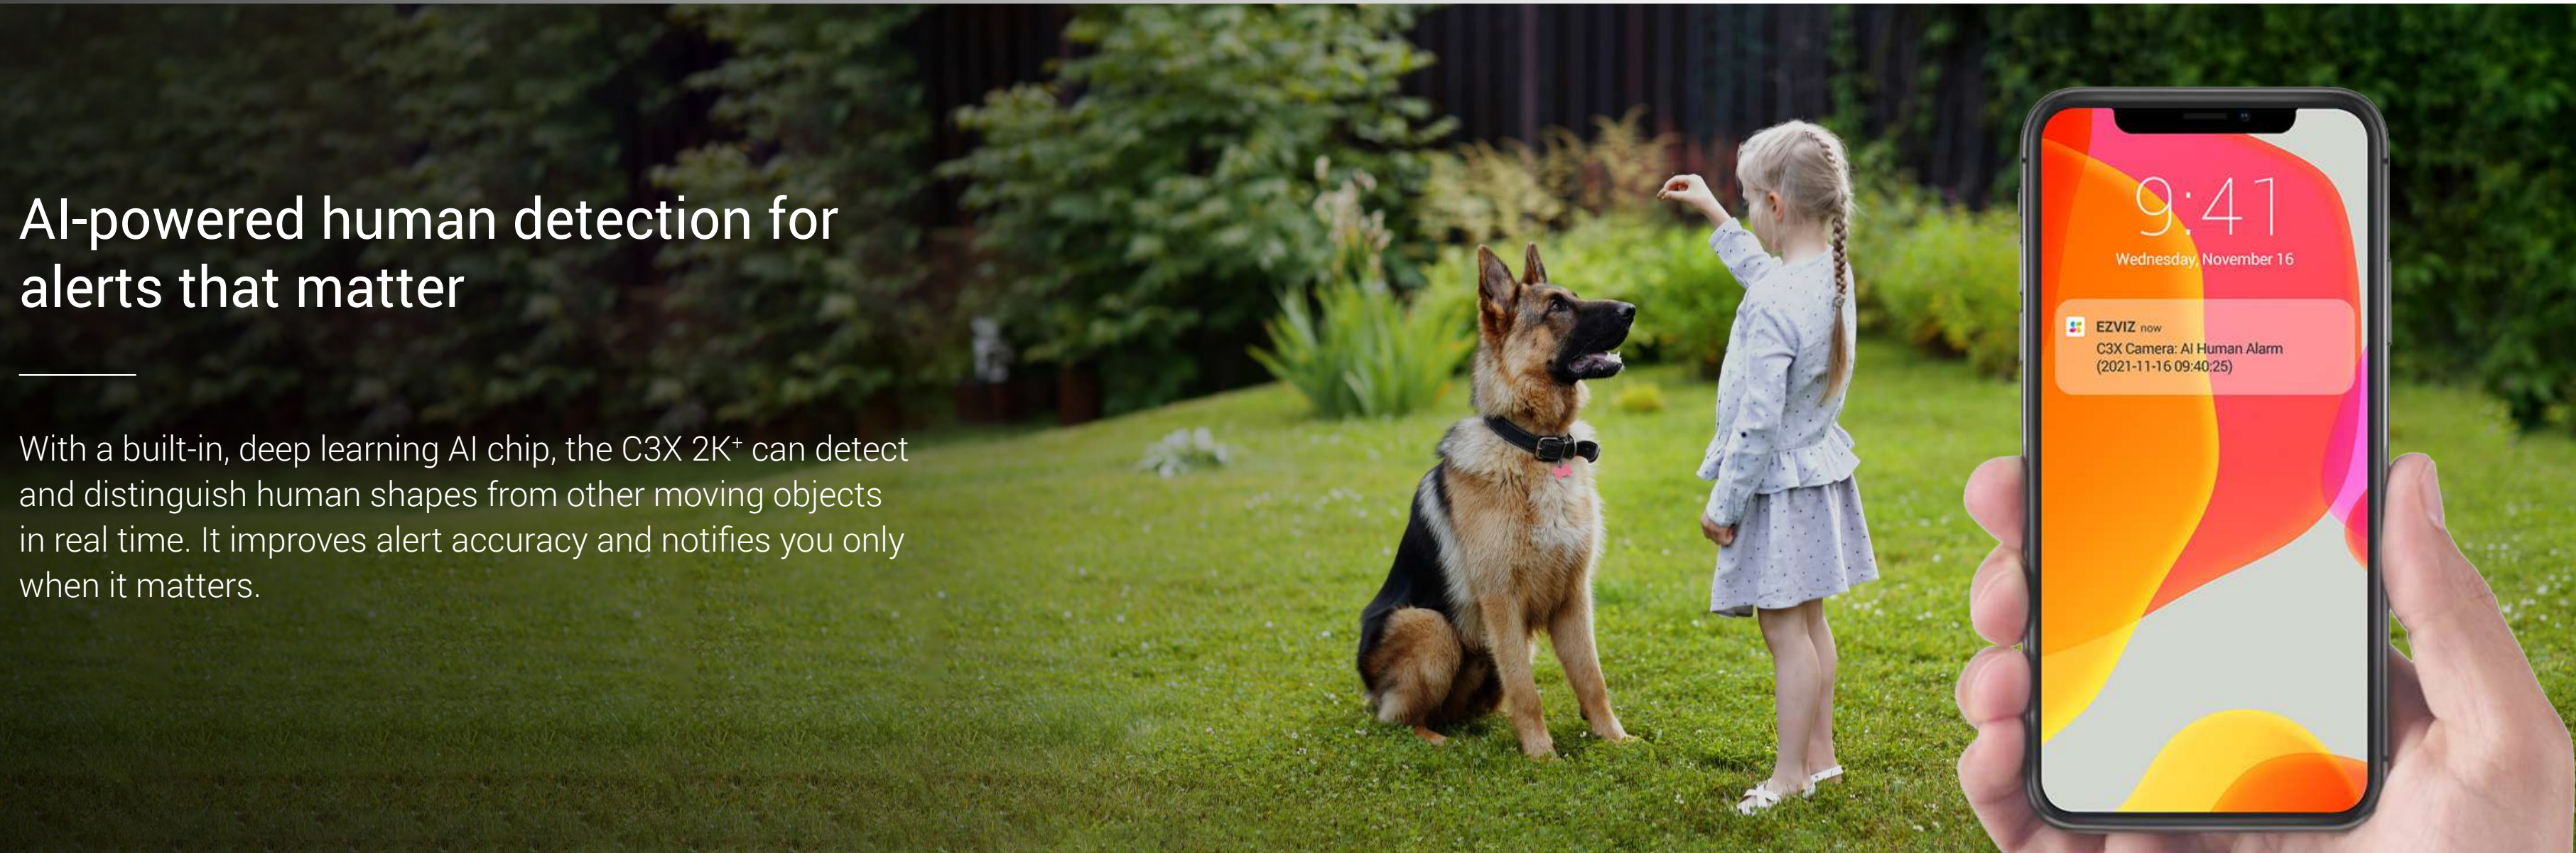

2K+

1080p

Strong and stable Wi-Fi connection with dual antennas

Frustrated with unreliable Wi-Fi connection at your driveway? The two enhanced external antennas on the C3X 2K+ relieve that headache. It boasts wall-penetration and anti-interference capabilities, while handling long-range Internet transmissions easily and steadily.

AI-powered human detection for alerts that matter

With a built-in, deep learning AI chip, the C3X 2K+ can detect and distinguish human shapes from other moving objects in real time. It improves alert accuracy and notifies you only when it matters.