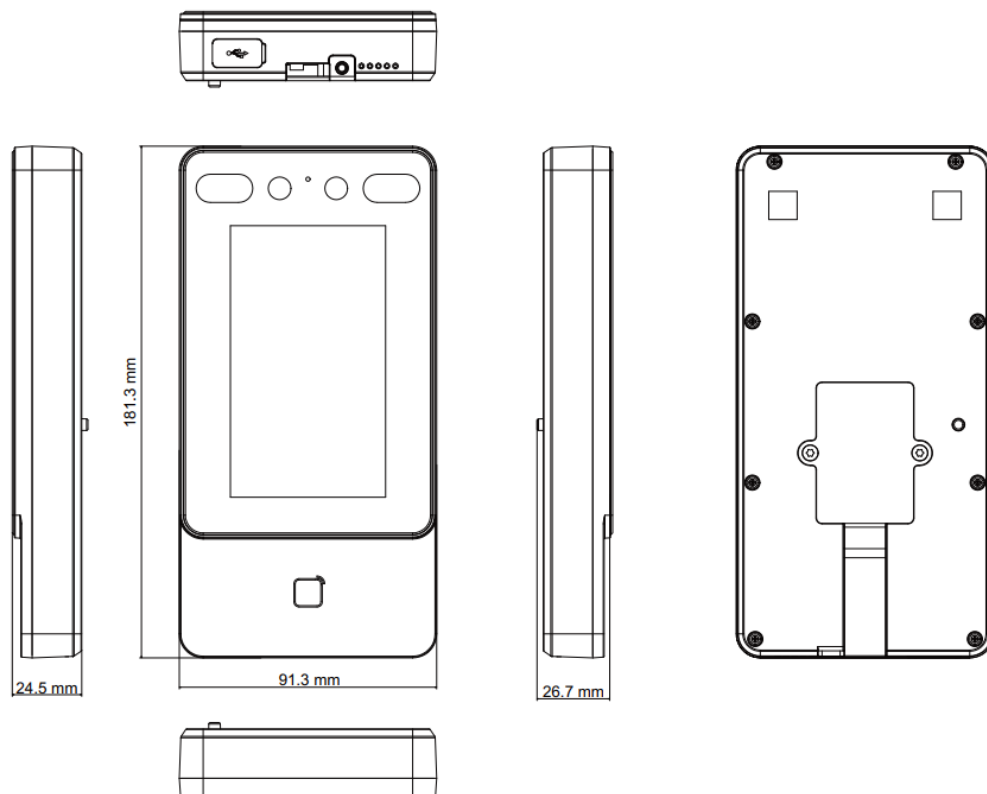

Protective level	IP65
Language	English, Spanish (South America), Arabic, Thai, Indonesian, Russian, Vietnamese, Portuguese (Brazil), Korean

▪ Available Model

DS-K1T342MWX

▪ Dimension