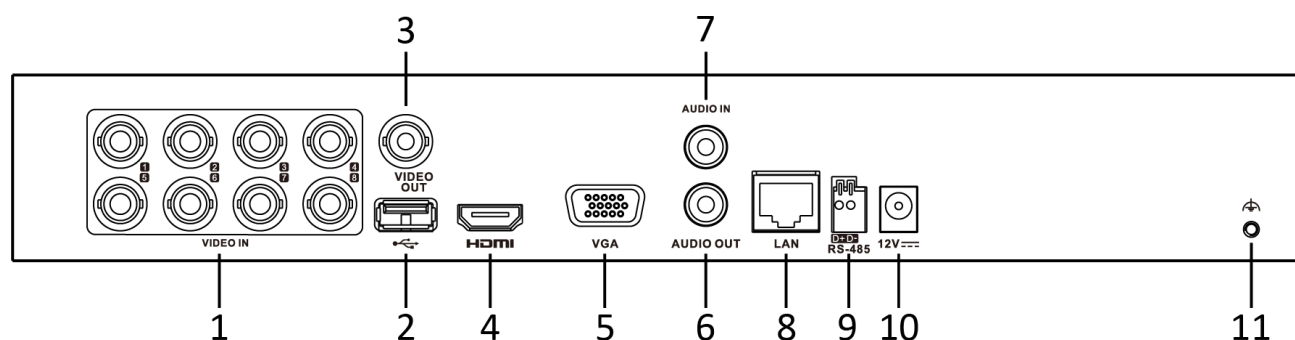

Physical Interface

*: The rear panel of iDS-7204HUHI-M1/FA provides 4 video input interfaces.

No.	Description	No.	Description
1	VIDEO IN	7	AUDIO IN, RCA connector
2	USB interface	8	LAN network interface
3	VIDEO OUT	9	RS-485 serial interface
4	HDMI interface	10	12 VDC power input
5	VGA interface	11	GND
6	AUDIO OUT, RCA connector