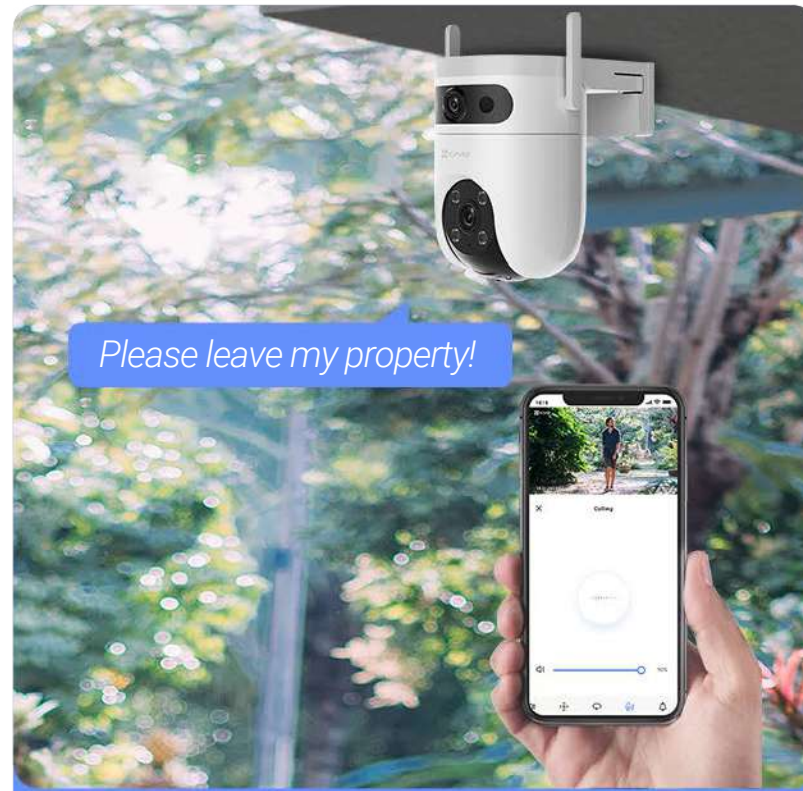

## Click to check, with both wide and close-up views

Understand the whole, big picture while paying attention to the important details, by using the EZVIZ App. You can tap the area of interest on the wide-angle viewing box, so a close-up view will be shown on the side at the same time.

Designed to make protection last all night

*Impressive, far-reaching color night vision<sup>1</sup>, with 4 built-in spotlights*

*Three useful night vision modes will suit any need*

### High-quality audio to respond & warn

Easily respond to any visitor by simply using your phone to speak remotely. The camera can also auto-play a recorded voice message when a motion is detected.