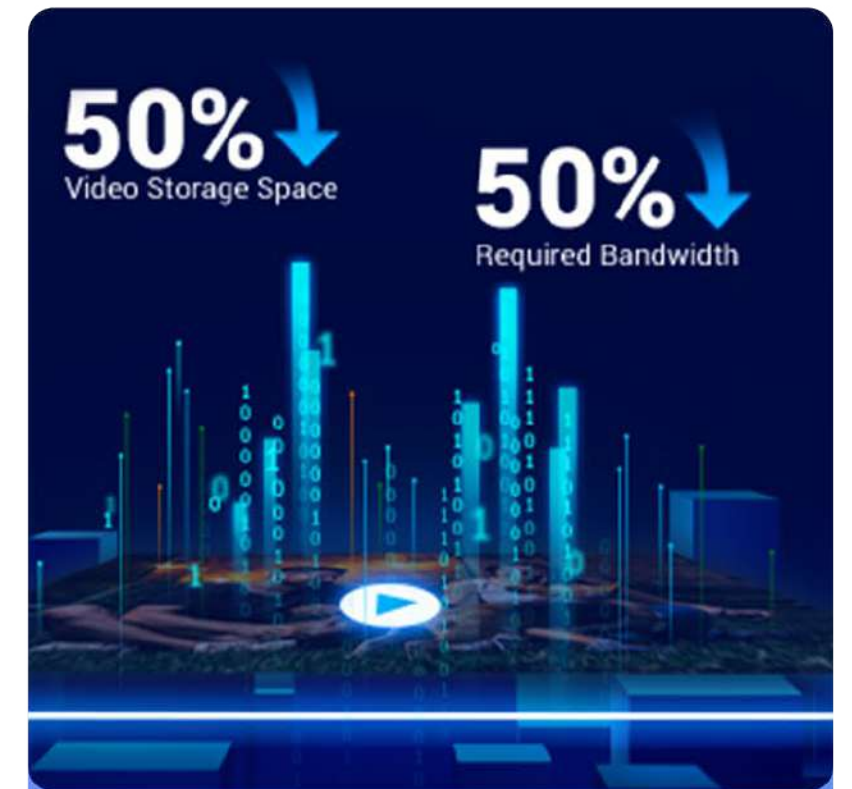

H.265 for enhanced video experience

The H.265 creates a smoother viewing experience while only using about 50% of the data storage space required by cameras with H.264.³