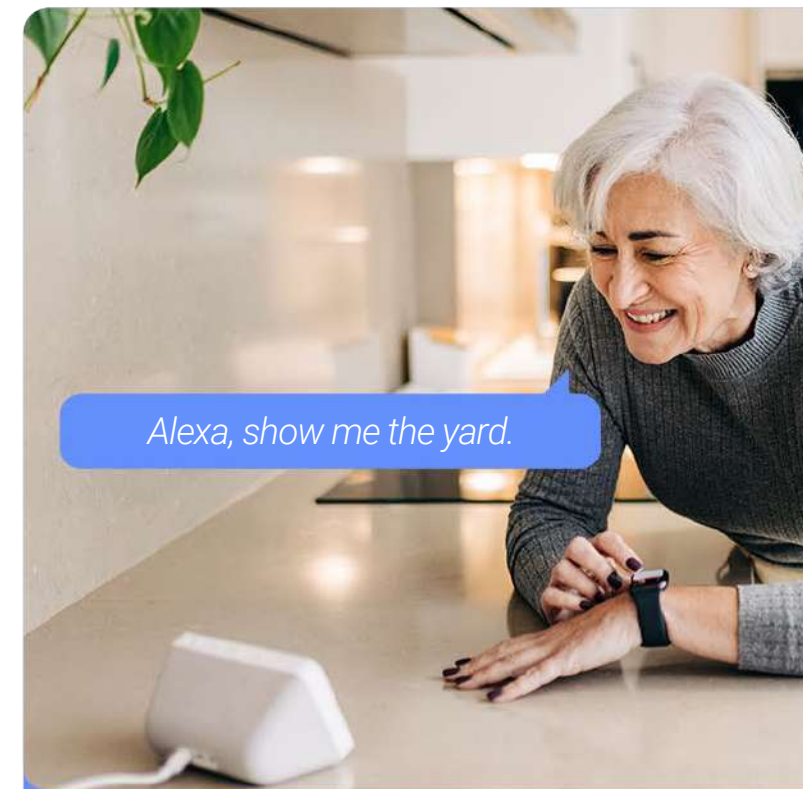

### High-quality audio to respond & warn

Easily respond to any visitor by simply using your phone to speak remotely. The camera can also auto-play a recorded voice message when a motion is detected.

### Active defense to deter & safeguard

Upon detection of intruders, the camera will set off a loud siren and flash dazzling spotlights<sup>2</sup> to let the invited strangers know they have been detected.

### Powerful antennas, stable connection

It boosts up to 220 m Wi-Fi coverage thanks to its high-performance dual antennas<sup>3</sup>. It also offers wired options for further convenience.

### Smart integration for hands-free control

The camera supports easy integration to your existing voice assistants. You can pull up the video feed by simply saying "Alexa" or "Hey Google".<sup>4</sup>