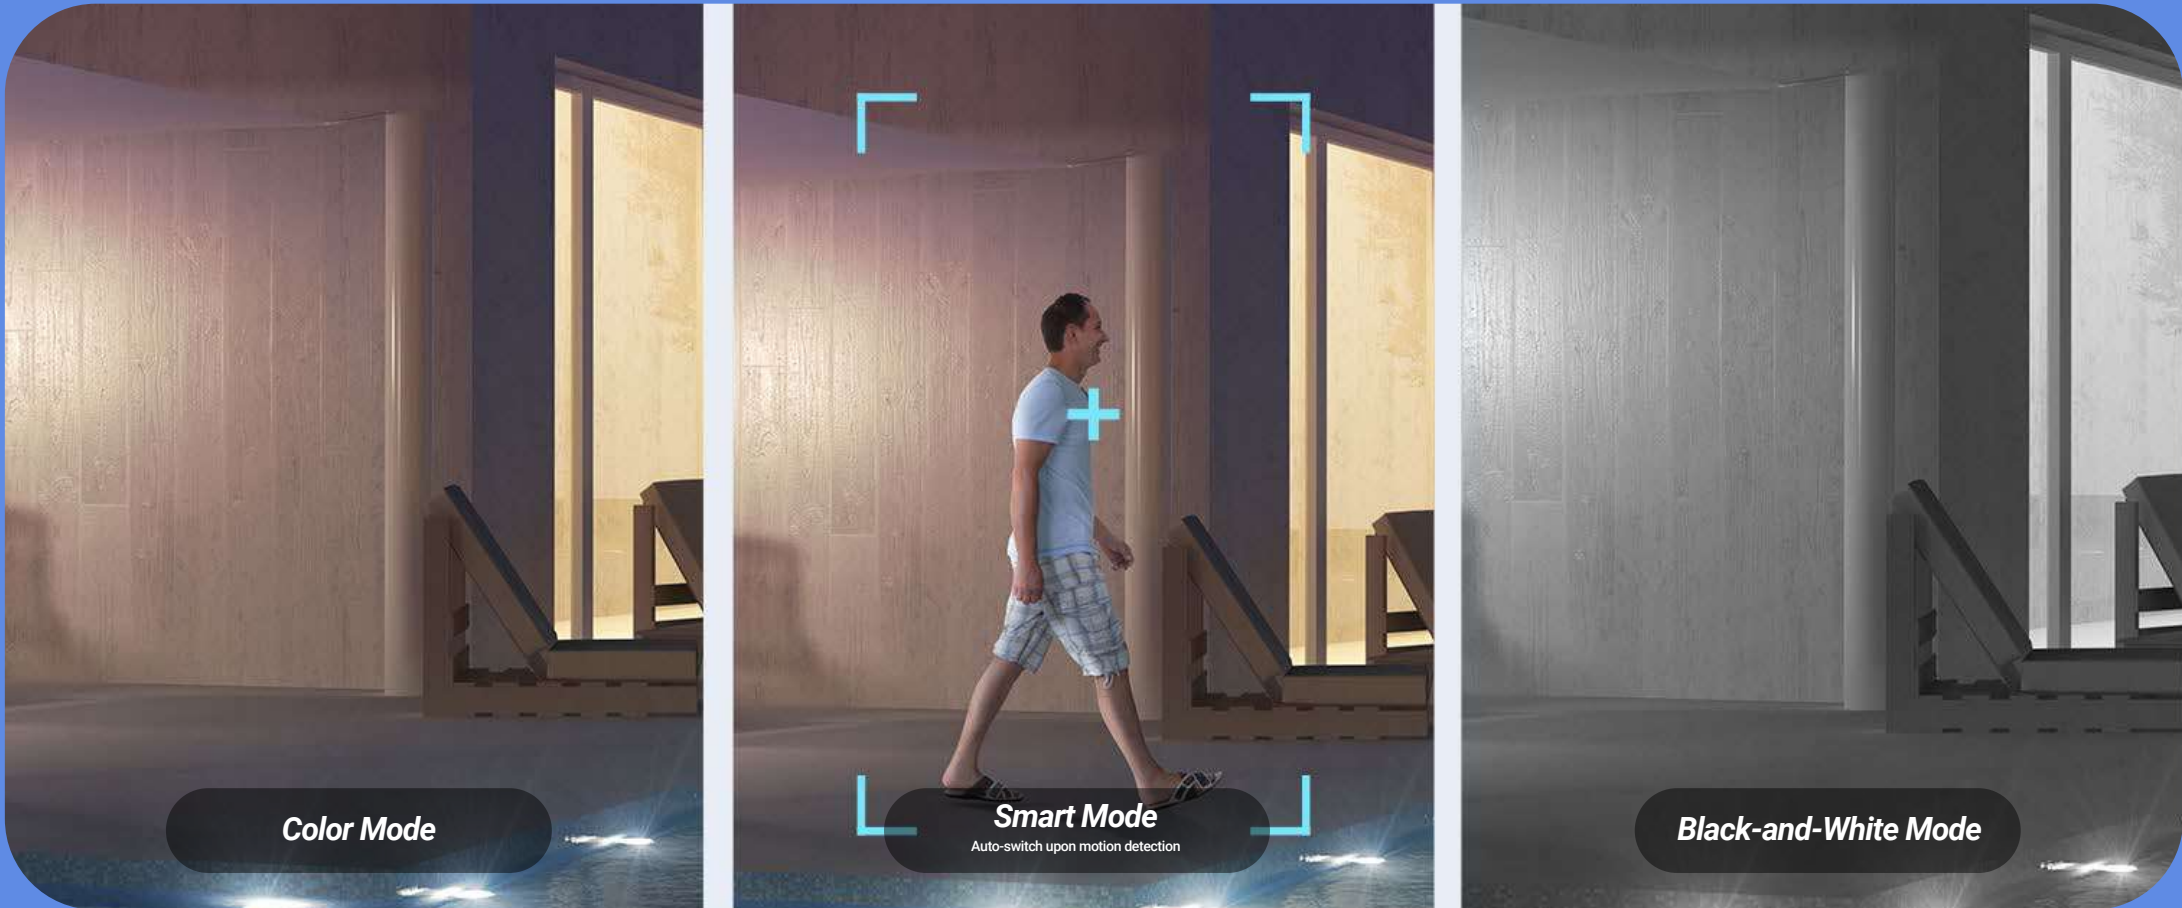

## Click to check, with both wide and close-up views

Understand the whole, big picture while paying attention to the important details, by using the EZVIZ App. You can tap the area of interest on the wide-angle viewing box, so a close-up view will be shown on the side at the same time.

## Or, let the H9c 2K patrol smartly, so you don't have to

On set time intervals, the lower lens can complete rotational check-ups to eliminate blind spots. You can customize patrol routes for tailored focuses, or simply ask it to complete a full-circle spin.

Designed to make protection last all night

*Impressive, far-reaching color night vision<sup>1</sup>, with 4 built-in spotlights*

*Three useful night vision modes will suit any need*