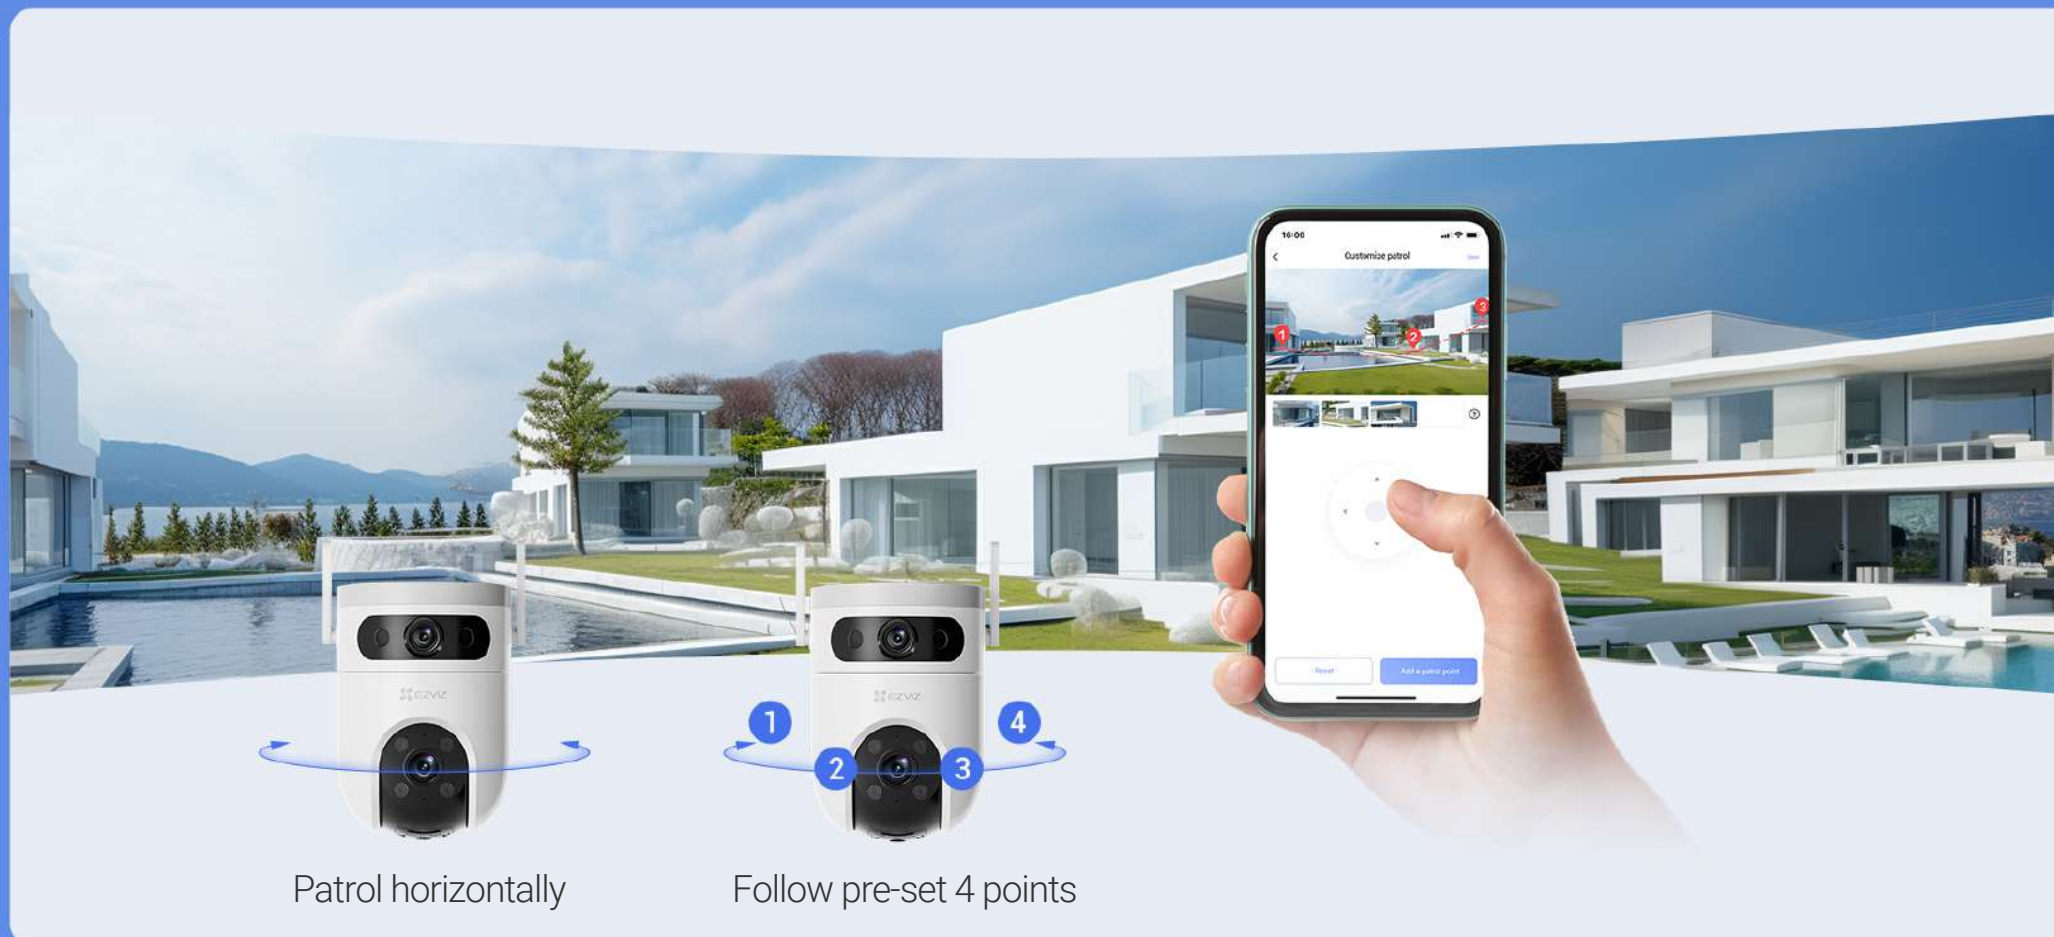

## See much more than you can imagine

A bigger space needs a wider view. That's where the H9c 2K comes in handy. It can pan and tilt to take in a 360-degree field-of-view, and render details in 2K resolution to capture crucial moments clearly.

F/2.8mm Wide-angle View

F/6mm Close-up View

F/6mm Digital Zoom

## Click to check, with both wide and close-up views

Understand the whole, big picture while paying attention to the important details, by using the EZVIZ App. You can tap the area of interest on the wide-angle viewing box, so a close-up view will be shown on the side at the same time.