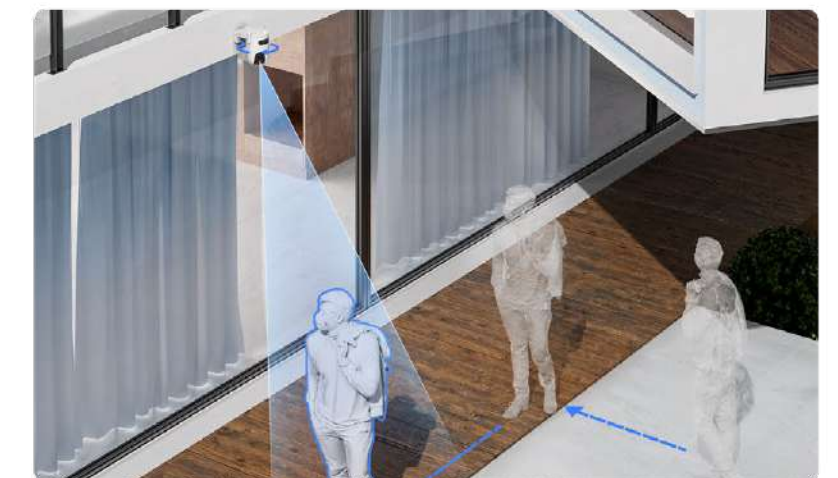

## Face two directions, but follow the same activity

Even if the two lenses are set on opposite viewing angles to secure two different areas, they can complete a single smart tracking task through teamwork. When a human is detected by the upper lens, the PT lens will automatically rotate to such angle to lock on the person and record the whole activity.

### Step 1

**The top lens** detects a moving person in its ultra-wide 130° view