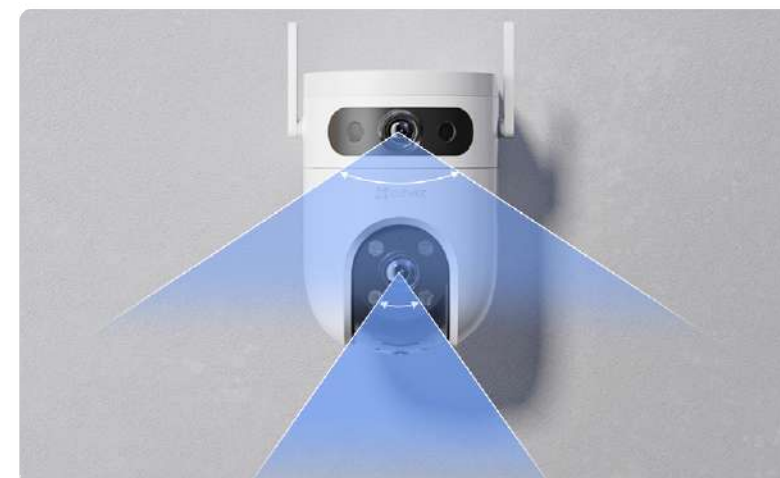

**AI-Powered Human/Vehicle Shape Detection**  
(Available on Both Lenses)

**PT Lens Auto-Tracking**  
(On Human Movements)

**Co-Detection for Interlinked Lens Auto-Actions**

**Customizable Detection Zones**

## Face two directions, but follow the same activity

Even if the two lenses are set on opposite viewing angles to secure two different areas, they can complete a single smart tracking task through teamwork. When a human is detected by the upper lens, the PT lens will automatically rotate to such angle to lock on the person and record the whole activity.

### Step 1

**The top lens** detects a moving person in its ultra-wide 130° view