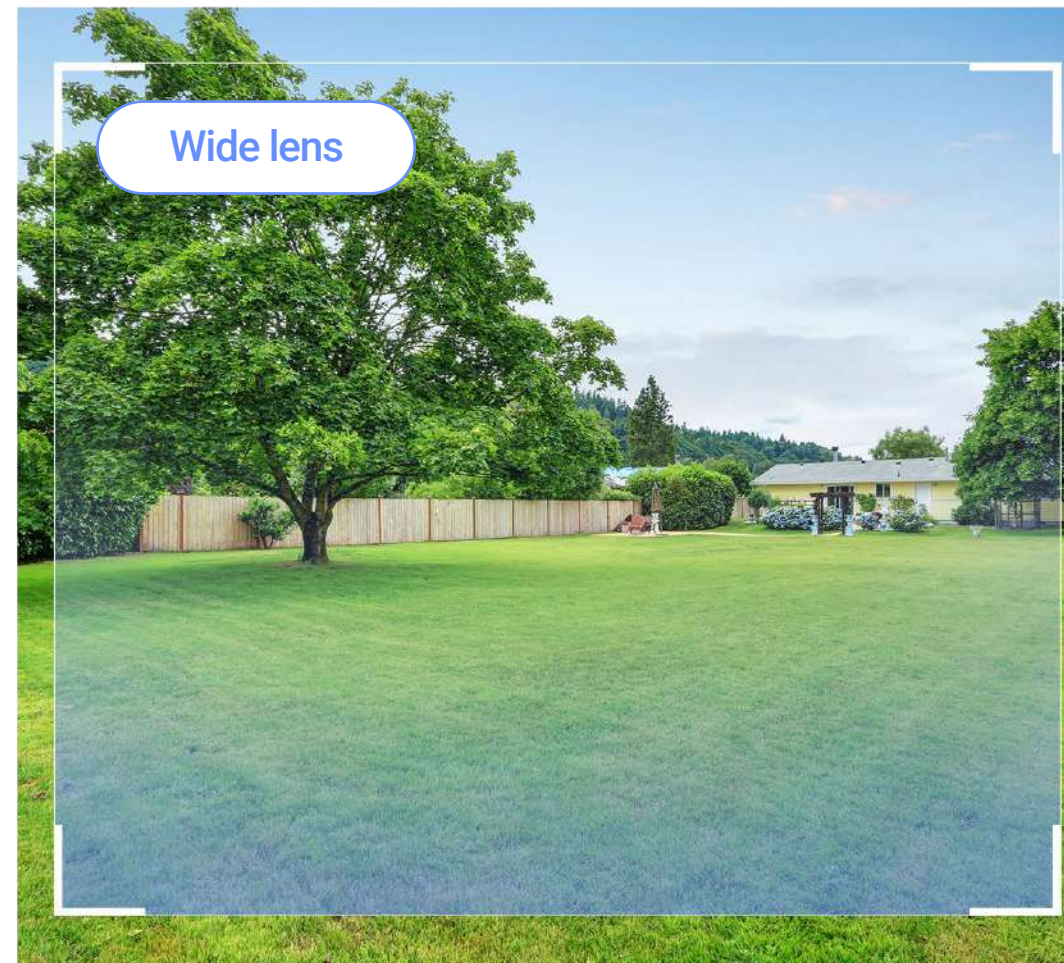

## 2K Wide-angle Lens

Manually-adjustable 240° Horizontal Rotation  
15° Tilting for Glare-free Viewing

## 2K Telephoto Lens

Motorized Pan & Tilt for 360° View

**See More**

Doubled views, clearer details