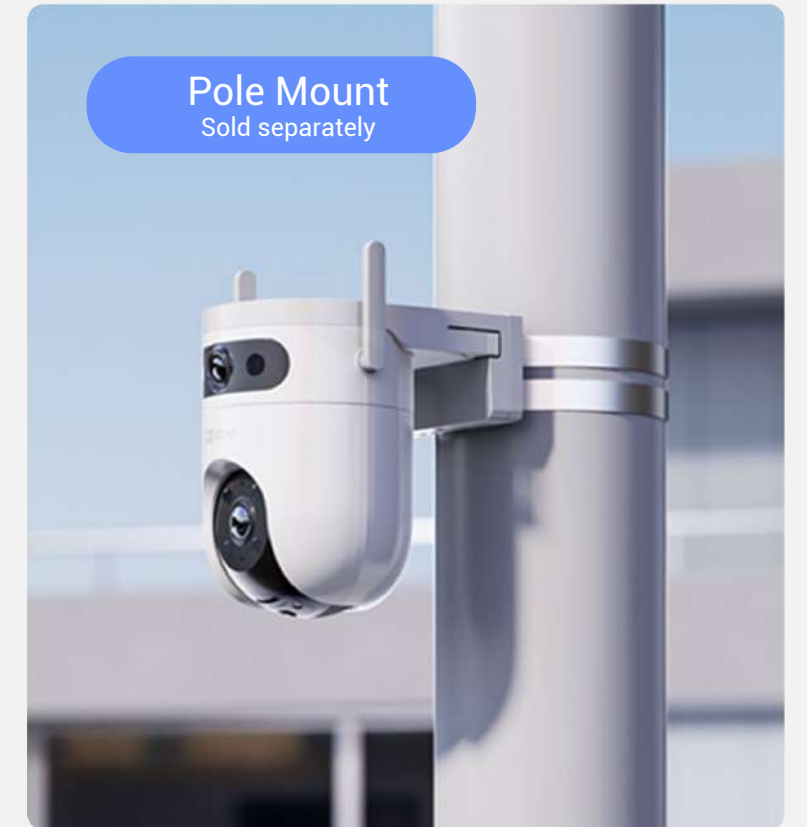

Versatile setups for almost any location

Install the H9c 2K at the best spot you'd find to eliminate blind spots.