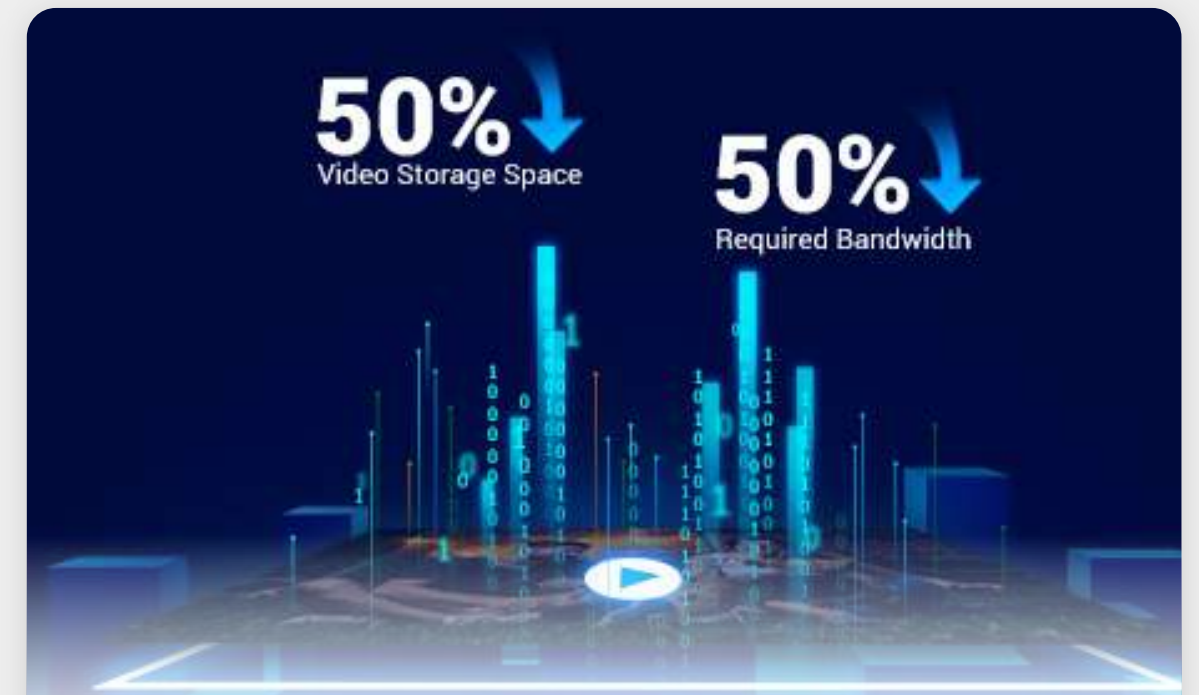

Upon detection of intruders, the camera will set off a loud siren and flash spotlights for on-site deterrence.

Stable Wi-Fi connection

The H4 boosts up to 200m Wi-Fi coverage thanks to its high-performance dual antennas⁵. It also offers wired options for further convenience.

Durable in any weather

The IP67-rated H4 ensures long-lasting performance even under the toughest weather conditions.

Alexa, show me the yard.

Hands-free control

With integration to your voice assistants, you can pull up the video feed by simply saying "Alexa" or "Hey Google."

Dual storage options

Safely store important moments or cute memories on a large local storage card, or by subscribing to the EZVIZ CloudPlay.

H.265 video technology

H.265 creates a smoother viewing experience while only using about 50% of the data storage space required by cameras with H.264.