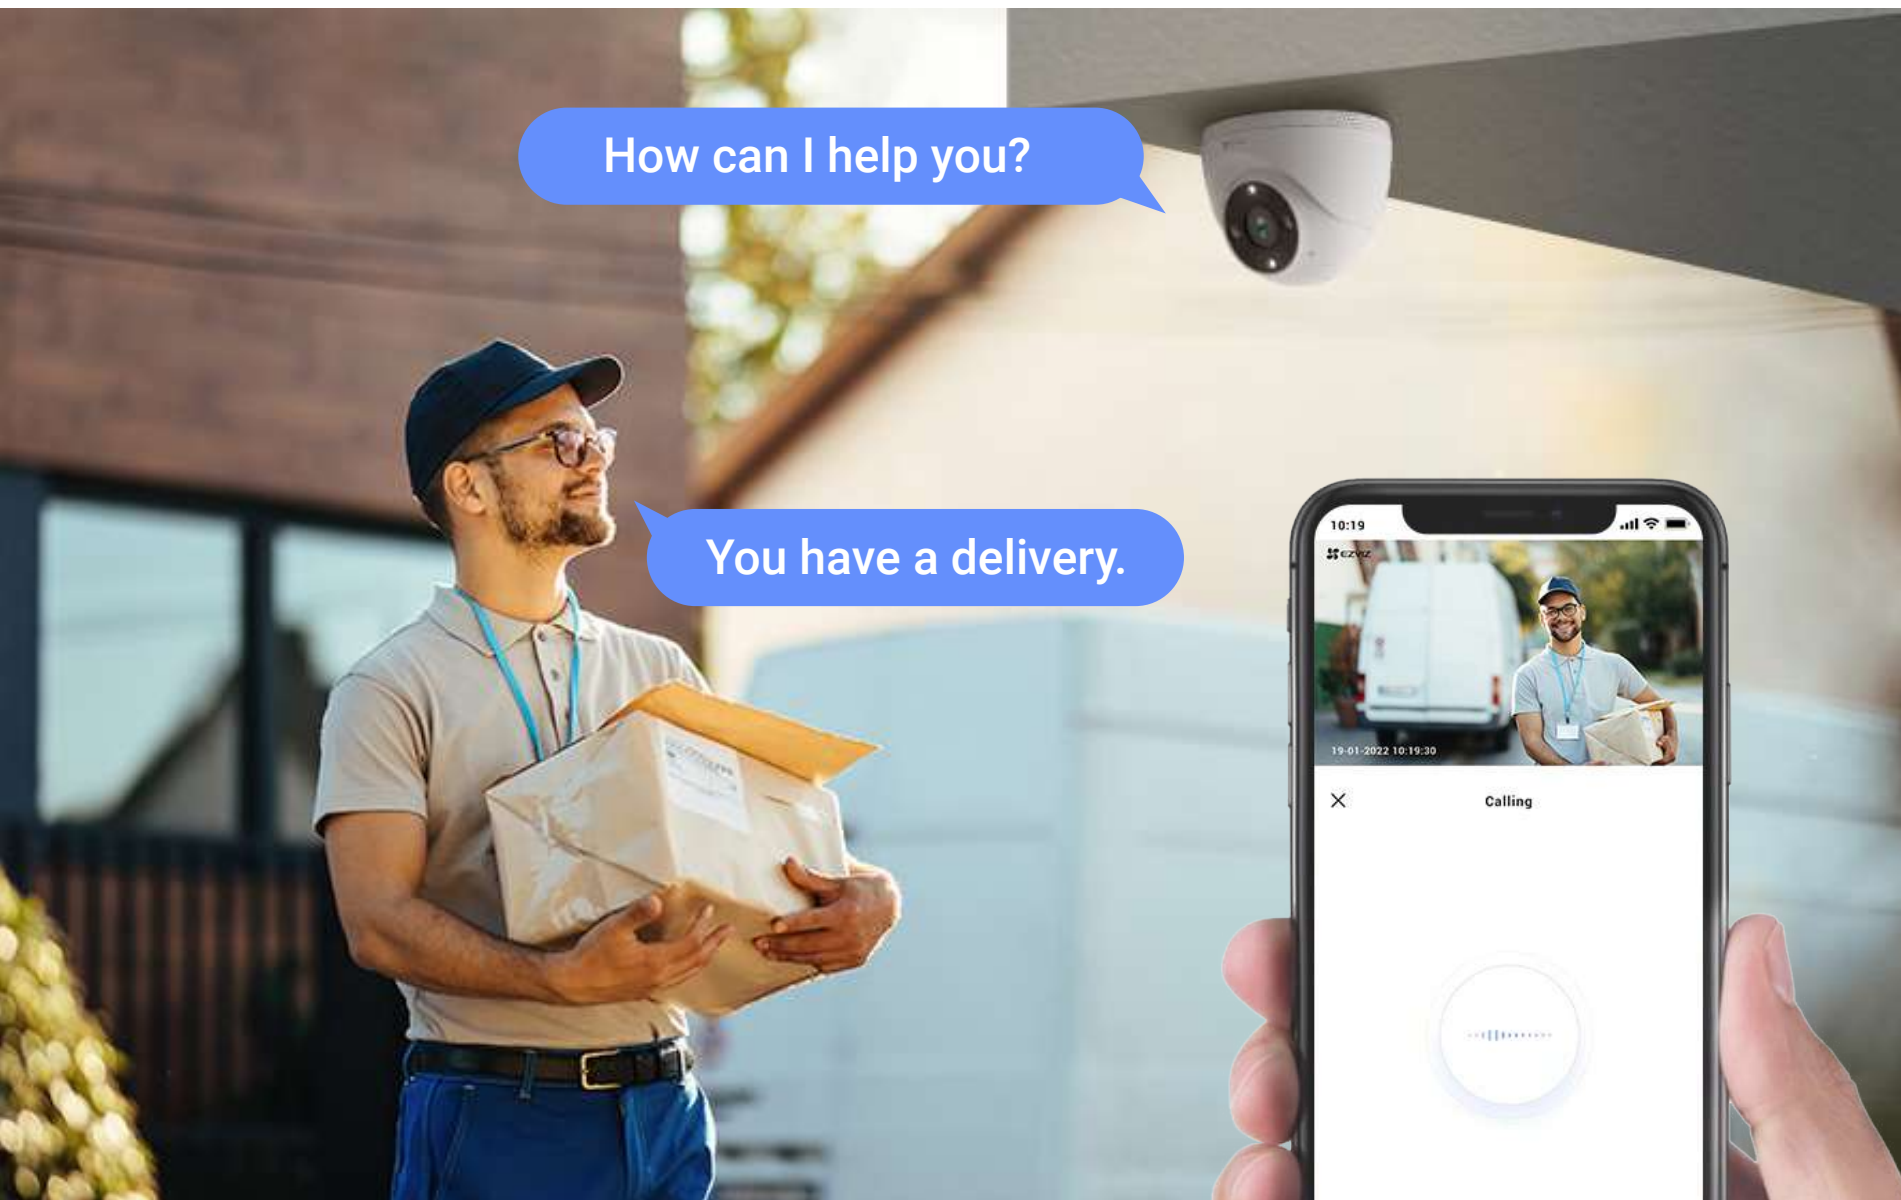

H4 **2K**

Wi-Fi Smart Home Camera

Simple yet solid security solution

The H4 holds decent value for almost all security needs as a dome camera. With a pack of smart features, technically advanced 2K resolution, and sturdy design, it is the right one to pick if you want to cover larger or busier spaces. In addition, everything that matters can be viewed and managed in a super easy way on EZVIZ's mobile app.

The camera's on-board AI algorithm helps it identify moving people and vehicles in particular. It reduces alerts caused by falling leaves or flying insects, and informs you when someone parks in your property area without permission.

Greeting can be this easy

Enjoy two-way communication by simply using your phone. Or, pre-record specific voice messages that automatically play when people are detected on camera.

Actively guards your home

Upon detection of intruders, the camera will set off a loud siren and flash spotlights for on-site deterrence.

Stable Wi-Fi connection

The H4 boosts up to 200m Wi-Fi coverage thanks to its high-performance dual antennas⁵. It also offers wired options for further convenience.