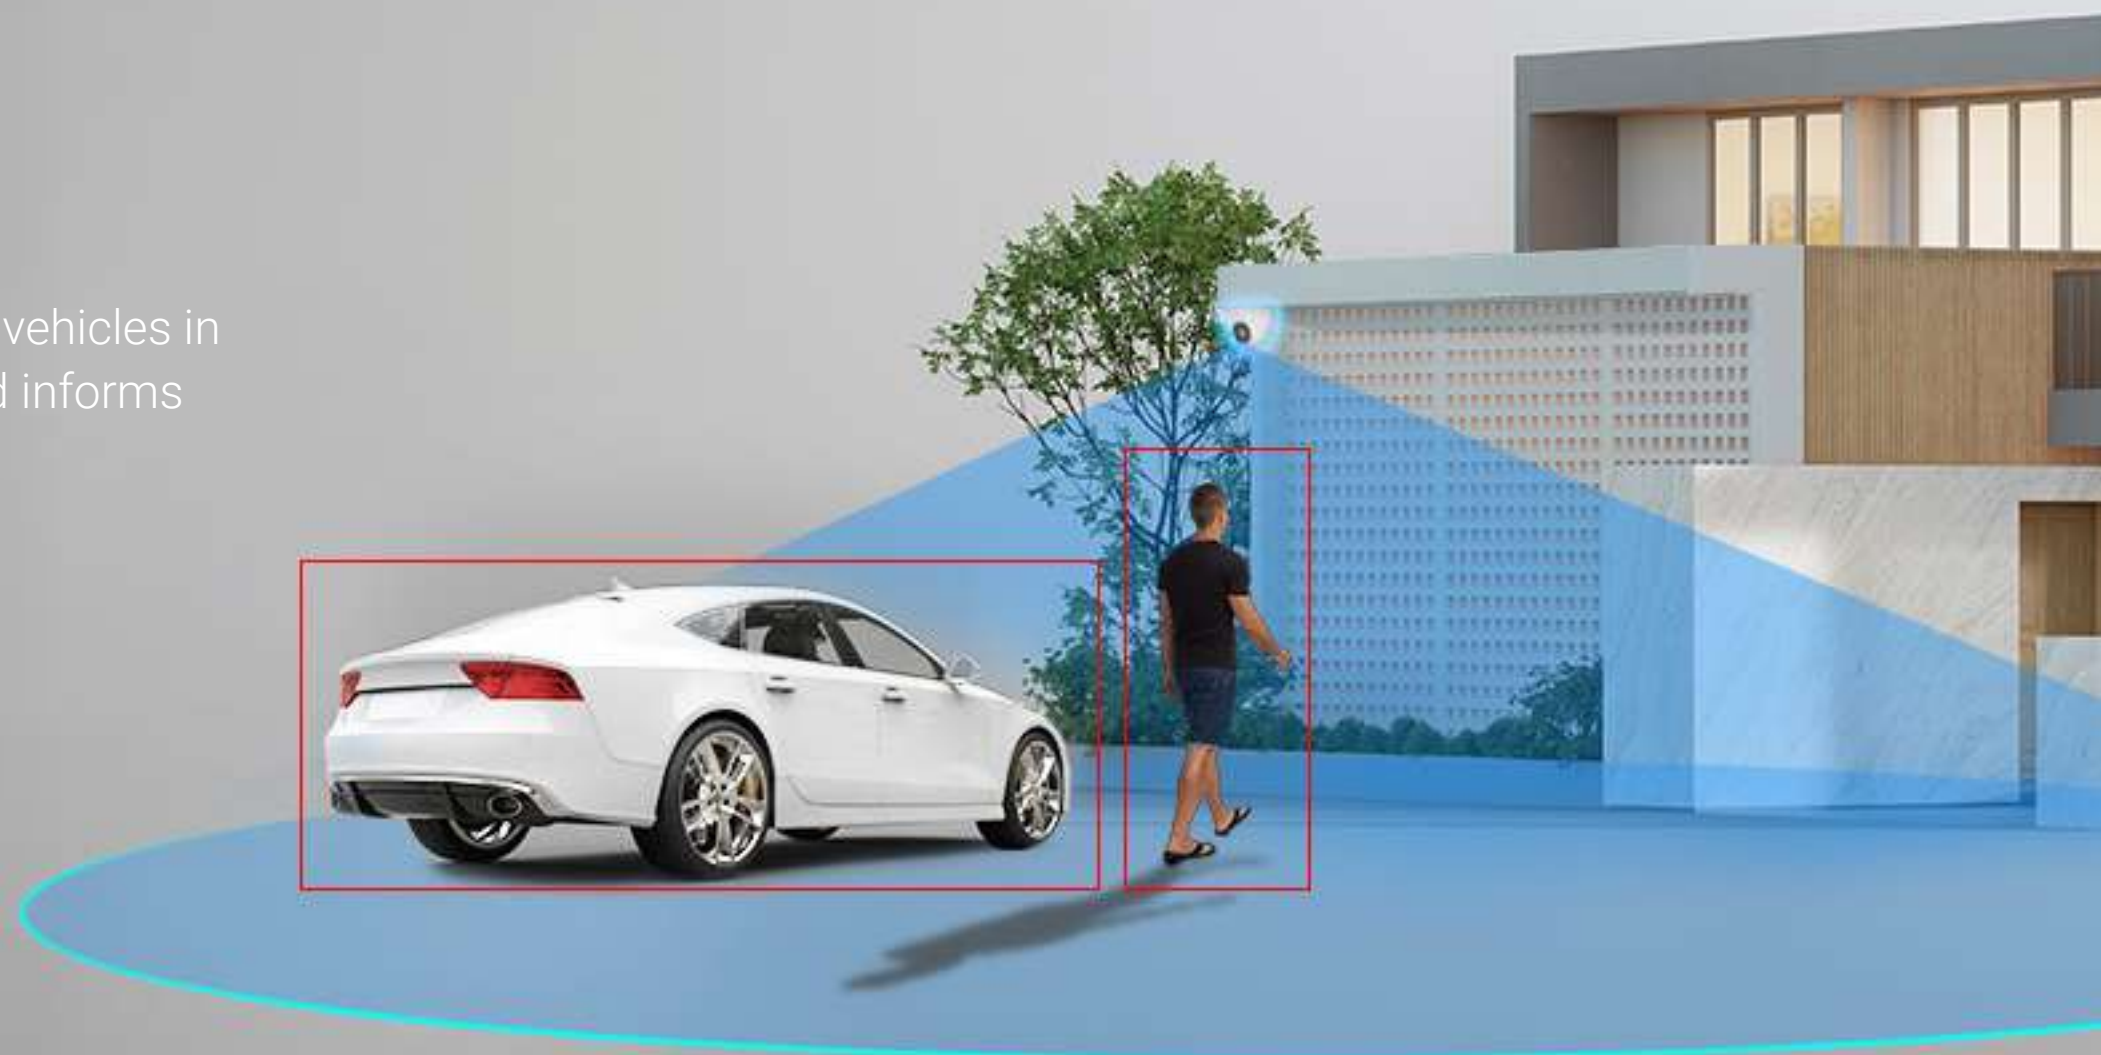

H4 **2K**

Wi-Fi Smart Home Camera

Simple yet solid security solution

The H4 holds decent value for almost all security needs as a dome camera. With a pack of smart features, technically advanced 2K resolution, and sturdy design, it is the right one to pick if you want to cover larger or busier spaces. In addition, everything that matters can be viewed and managed in a super easy way on EZVIZ's mobile app.

Whether it's outdoors or indoors, to protect your home or your business, the H4 serves as a compact and powerful security solution that plugs-in for 24/7 peace of mind.

On-device AI for smarter detection

The camera's on-board AI algorithm helps it identify moving people and vehicles in particular. It reduces alerts caused by falling leaves or flying insects, and informs you when someone parks in your property area without permission.

AI-Powered
Human / Vehicle
Shape Detection

Customizable
Detection Zone

No Subscription
Fee

Hard to lose any important detail

Bringing its vision to 2K, the camera can render vivid, clear images in all lighting conditions. Even visitors backlit by the sun can be seen in clarity, without appearing dark in an overly exposed background.