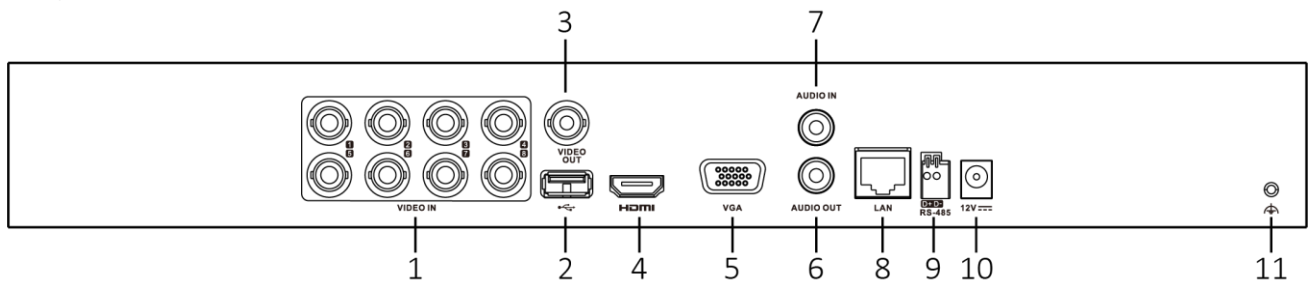

Physical Interface