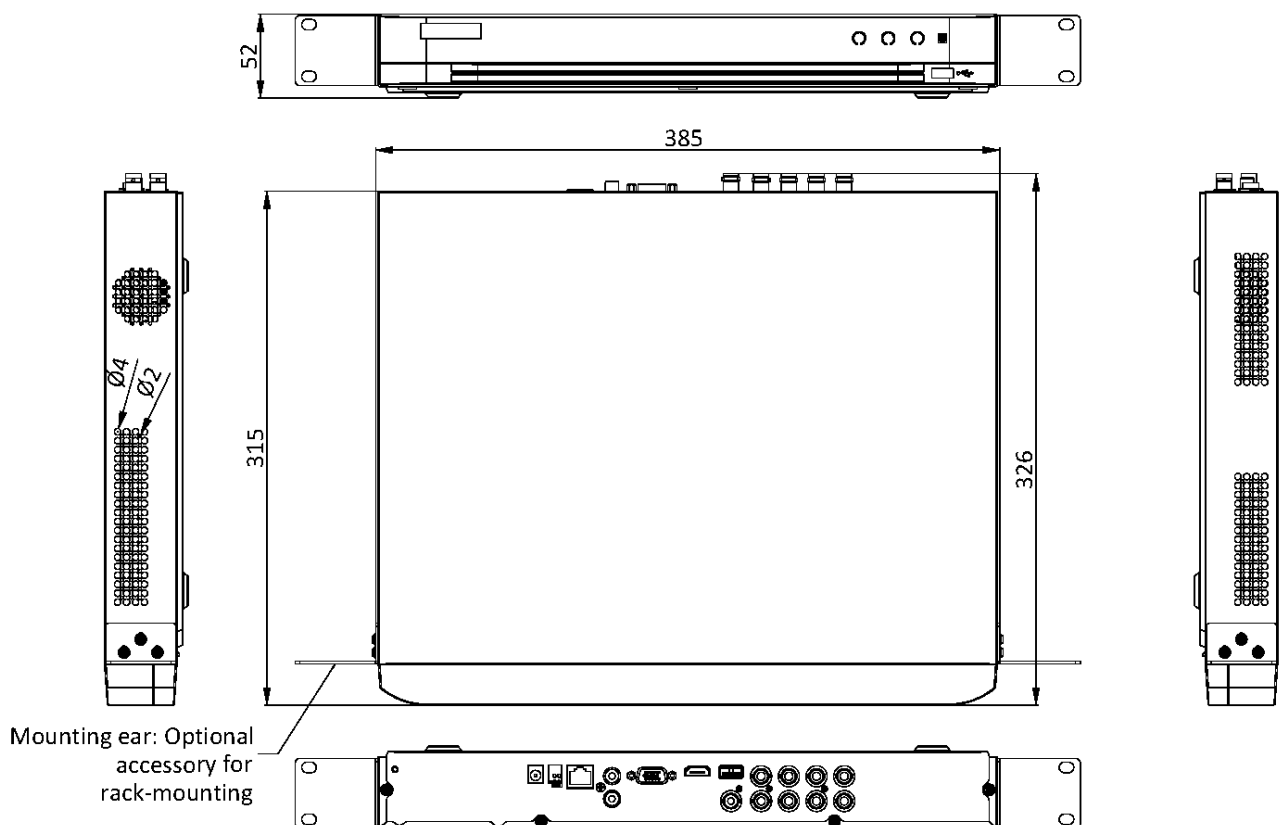

Physical Interface

No.	Description	No.	Description
1	VIDEO IN	7	AUDIO IN, RCA connector
2	USB interface	8	LAN network interface
3	VIDEO OUT	9	RS-485 serial interface
4	HDMI interface	10	12 VDC power input
5	VGA interface	11	GND
6	AUDIO OUT, RCA connector		

Dimension

scale/1:1;Unit/mm